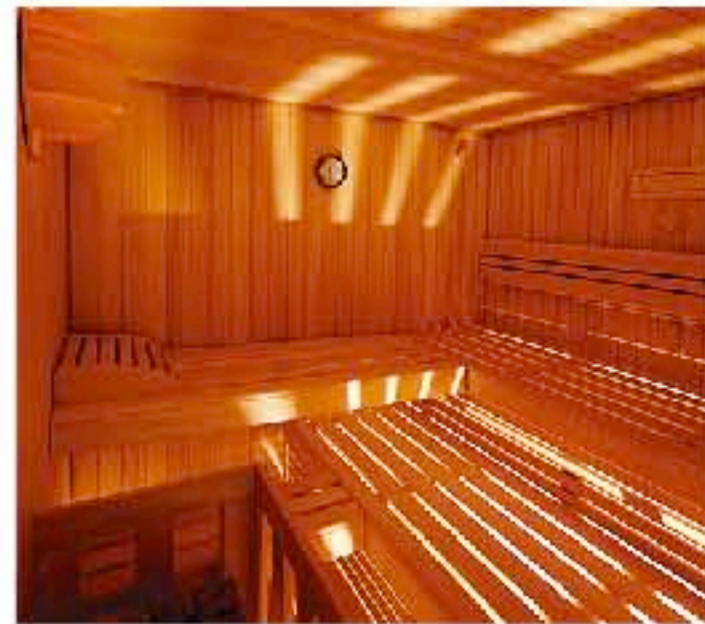

Because Your worth it...

The shortest distance between paradise and the place you call home...

Selcuklu Konaklari Alanya has 1,2,3 and 4 bedroom apartments. All Apartments in have a Coat stand in the hall, the kitchen is Italian modular and with a natural wood finish, all Siemens white goods are included (oven - cooker and dish washer. All rooms have air condition systems infrastructure, the living room and master bedroom have fitted Daikin Air Conditioners. Laminated wooden floors in all rooms and Spanish ceramic tiles in entrance, kitchen and bathrooms, pantry in the entrance, indiviul heating system in each room, solar energy for hot water.

Designed for living...

Complex Features... Experience excellence

- The last beachfront residence available in Alanya!
- Alanya Centrum
- Open Swimming Pool and an Indoor Heated Swimming Pool with surrounding surface heating.
- A 450 m² private Beach area with a Beach Club House that is accessed via an underpass from the complex.
- The complex has a Social Facility which includes a Cafe, Fitness Centre, Saunas, Showers and Change Rooms.
- The Sports Ground has Tennis, Basketball and Volleyball Courts.
- A Childrens Playground, Childrens Swimming pool and Ampitheatre are also present.
- 24 hr Security including; Guards, Close Circuit Camera System and a Video Intercom entry system.
- Underground Parking for 360 cars with Elevator access to each block.
- Scenic Walk ways that circle the complex, benches to rest on and fountains are located within the complex. Three Gardeners that maintain the complex.
- Water filtration tanks and back up water supply tanks for each block
- 5 back up generators within the complex.
- Solar energy water heater for each apartment
- Daikin split air conditioners are installed in the living room and master bedroom.
- A buderas gas Boiler system for central heating and hot water on cloudy days.