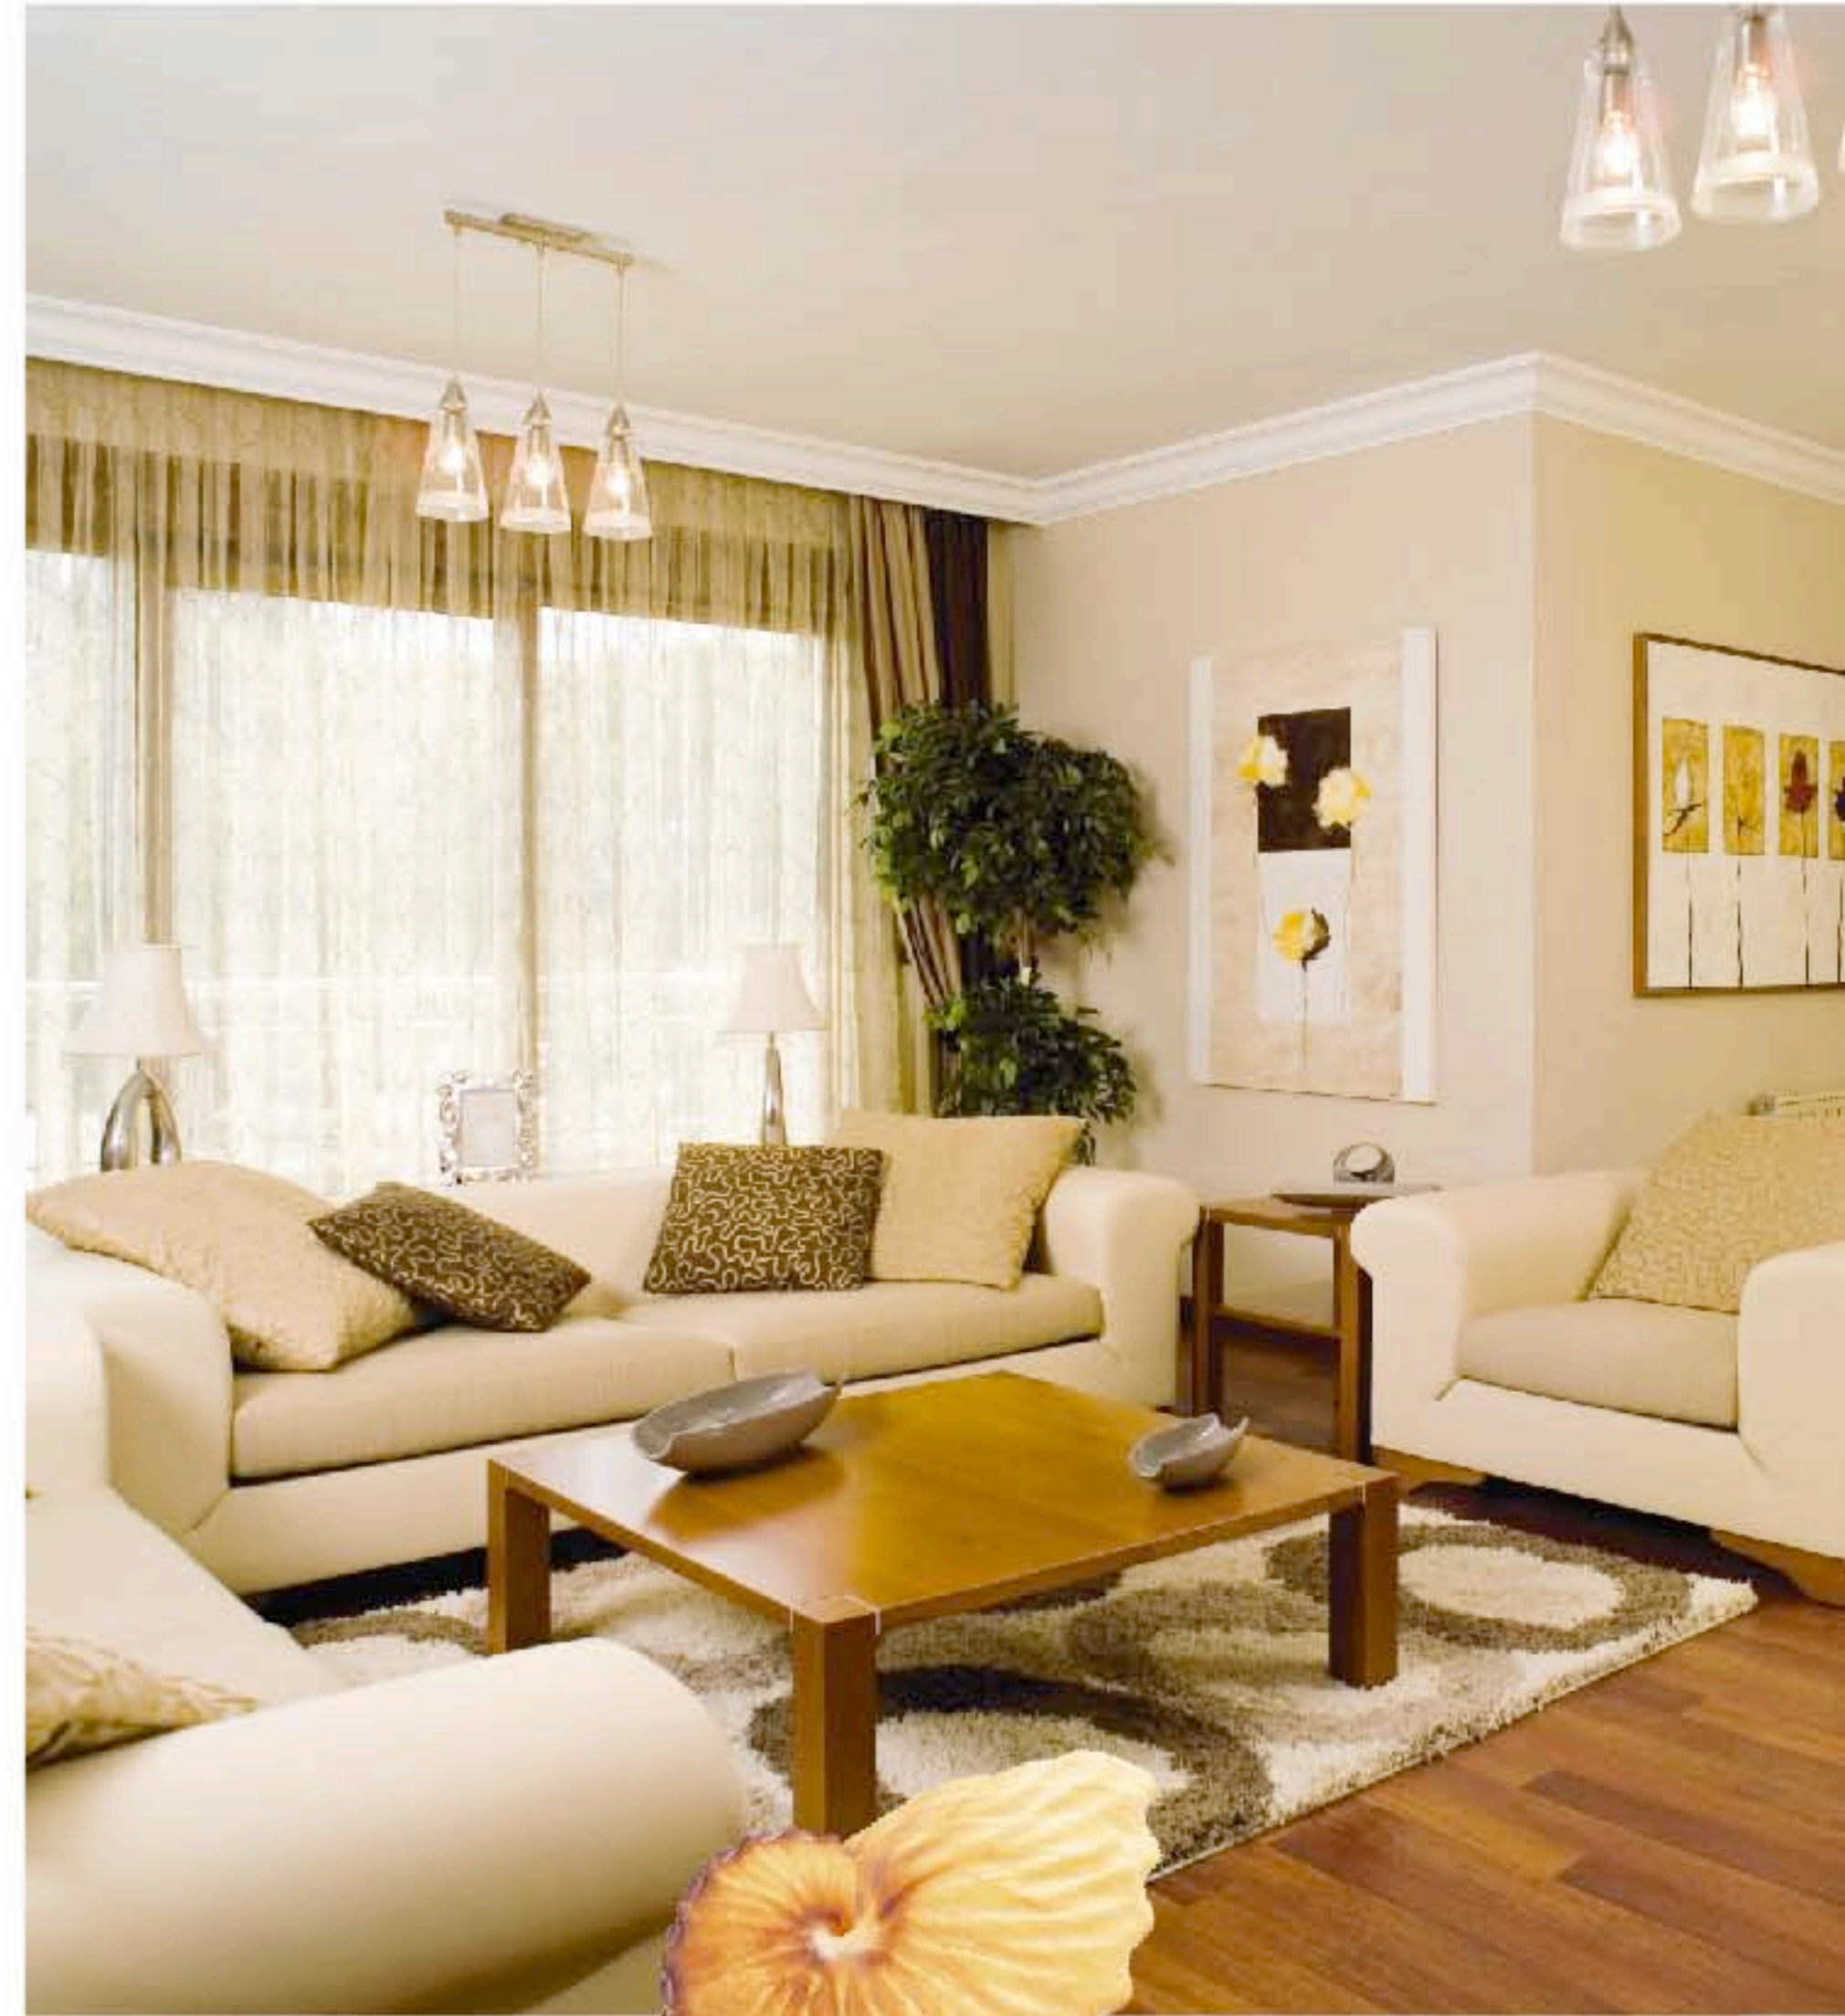

Designed for living...