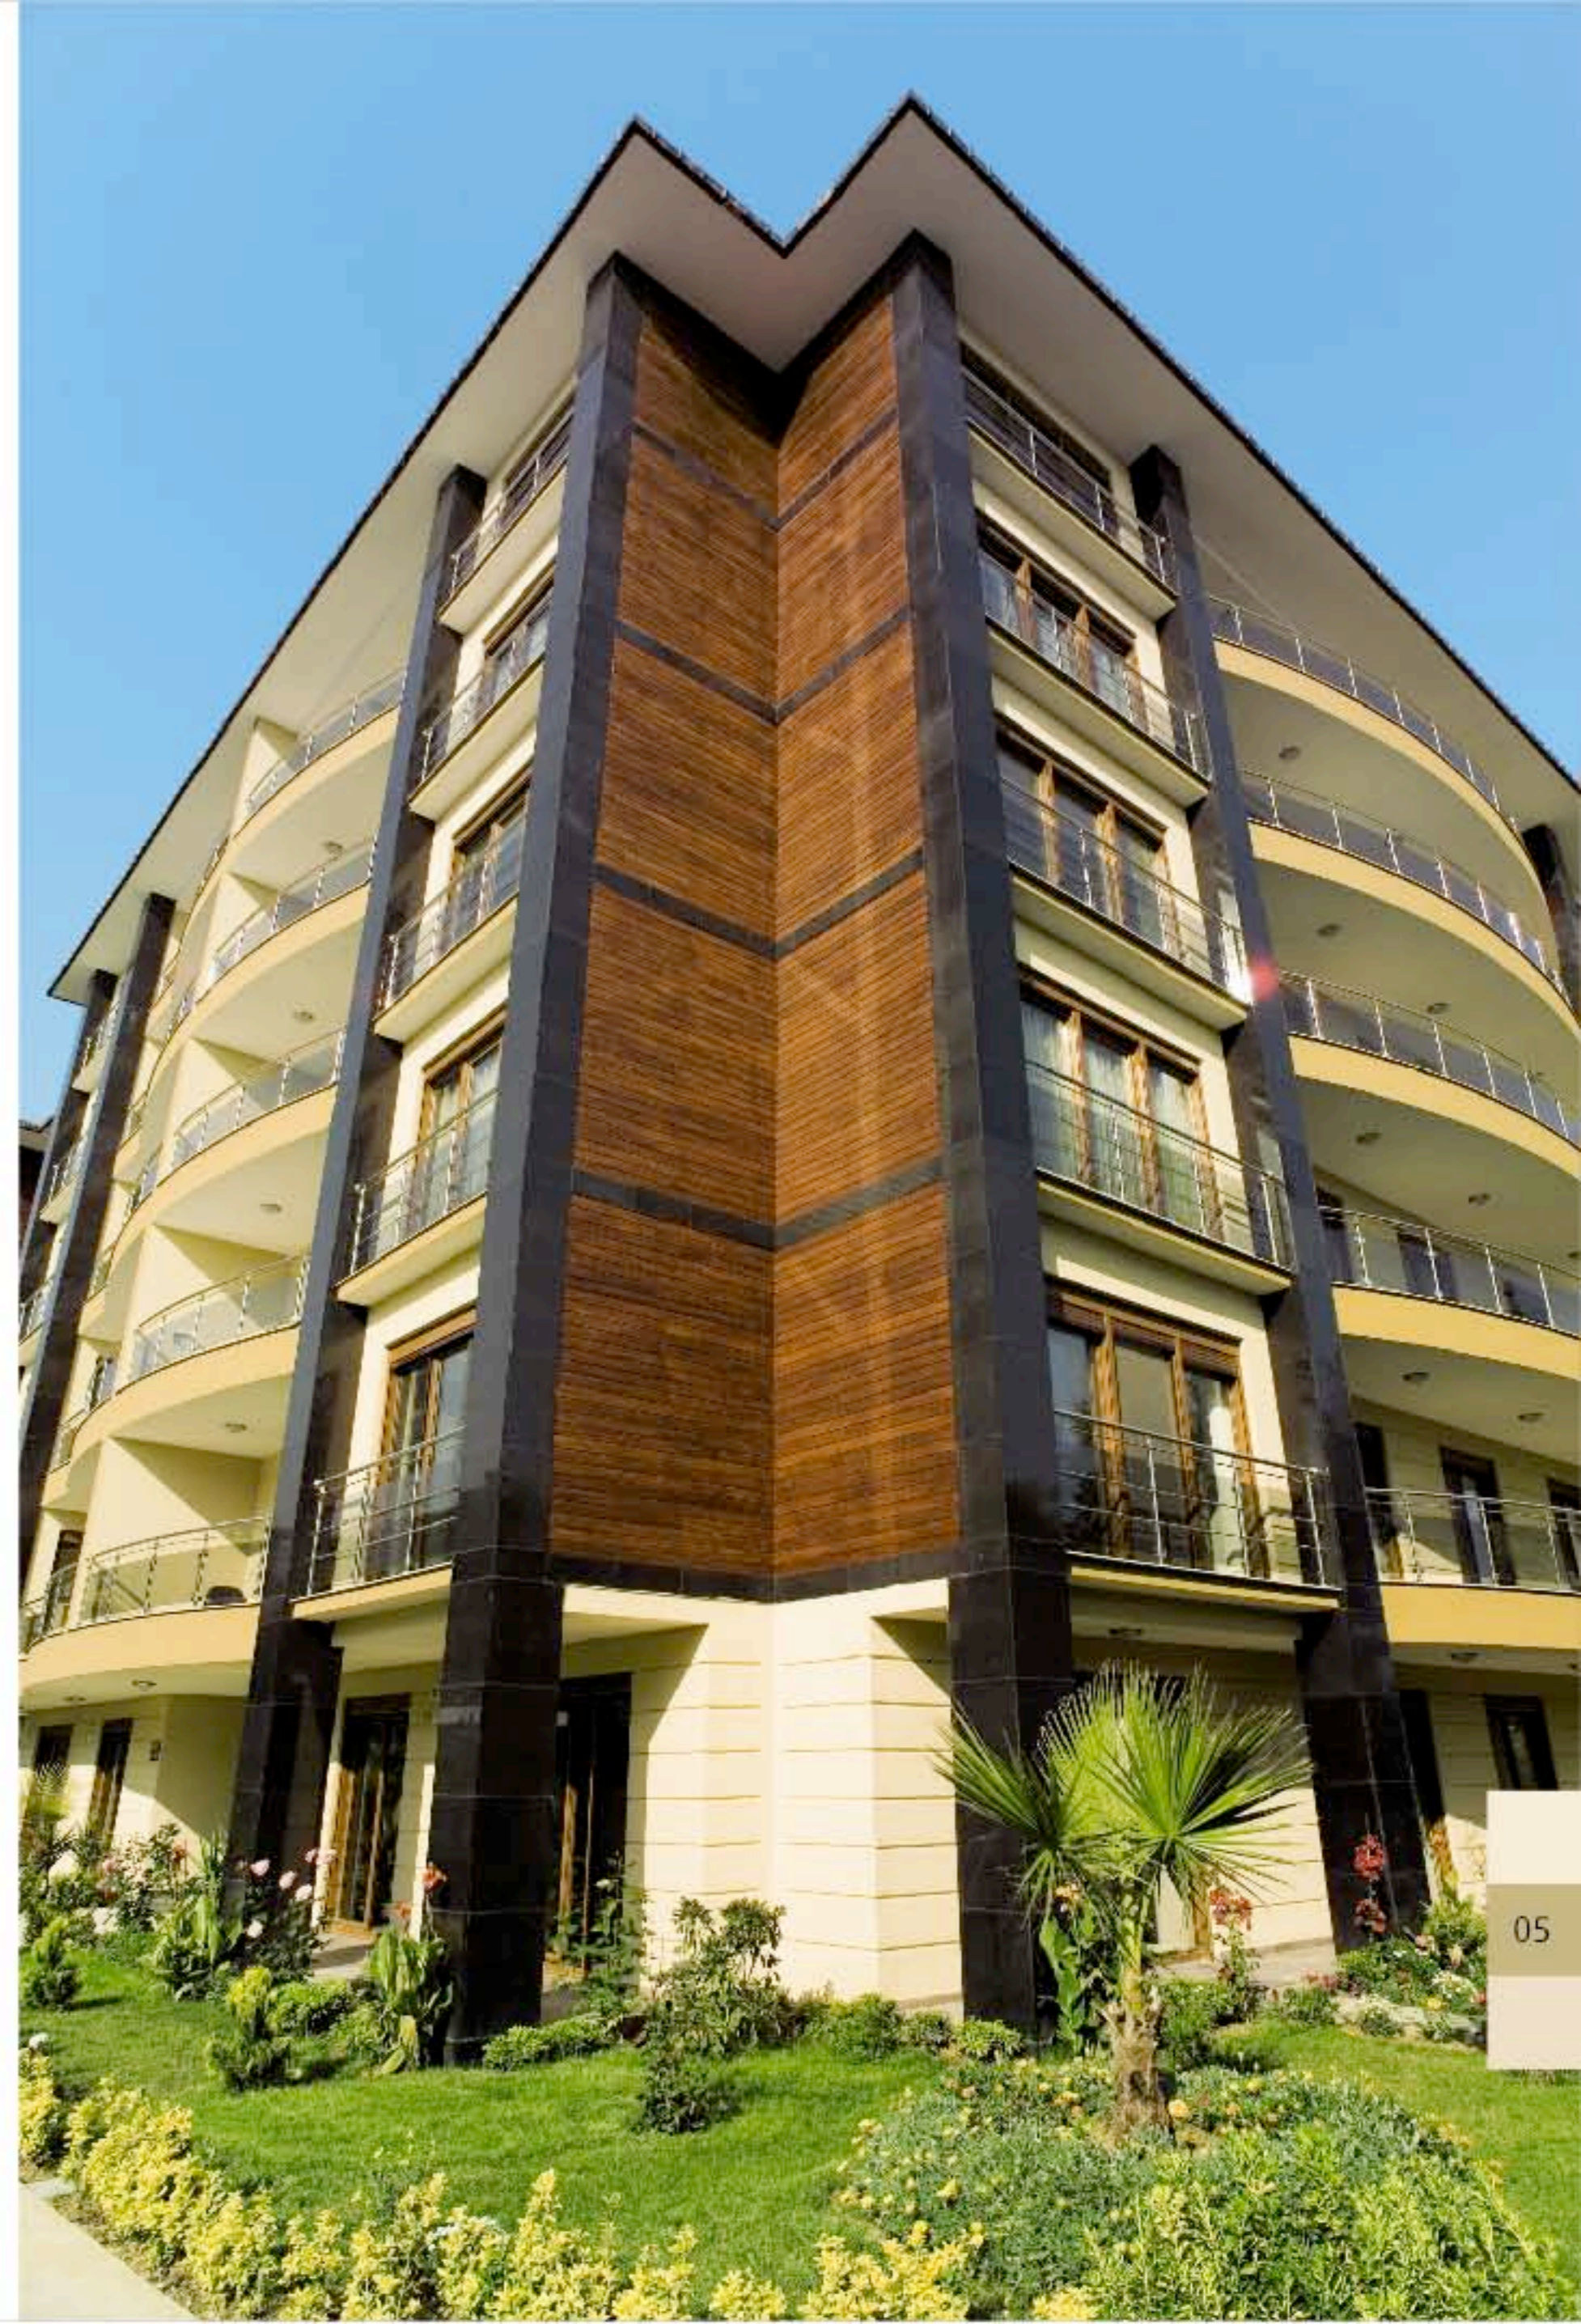

The shortest distance between paradise and the place you call home...

Selcuklu Konaklari Alanya has 1,2,3 and 4 bedroom apartments. All Apartments in have a Coat stand in the hall, the kitchen is Italian modular and with a natural wood finish, all Siemens white goods are included (oven - cooker and dish washer. All rooms have air condition systems infrastructure, the living room and master bedroom have fitted Daikin Air Conditioners. Laminated wooden floors in all rooms and Spanish ceramic tiles in entrance, kitchen and bathrooms, pantry in the entrance, indiviul heating system in each room, solar energy for hot water.