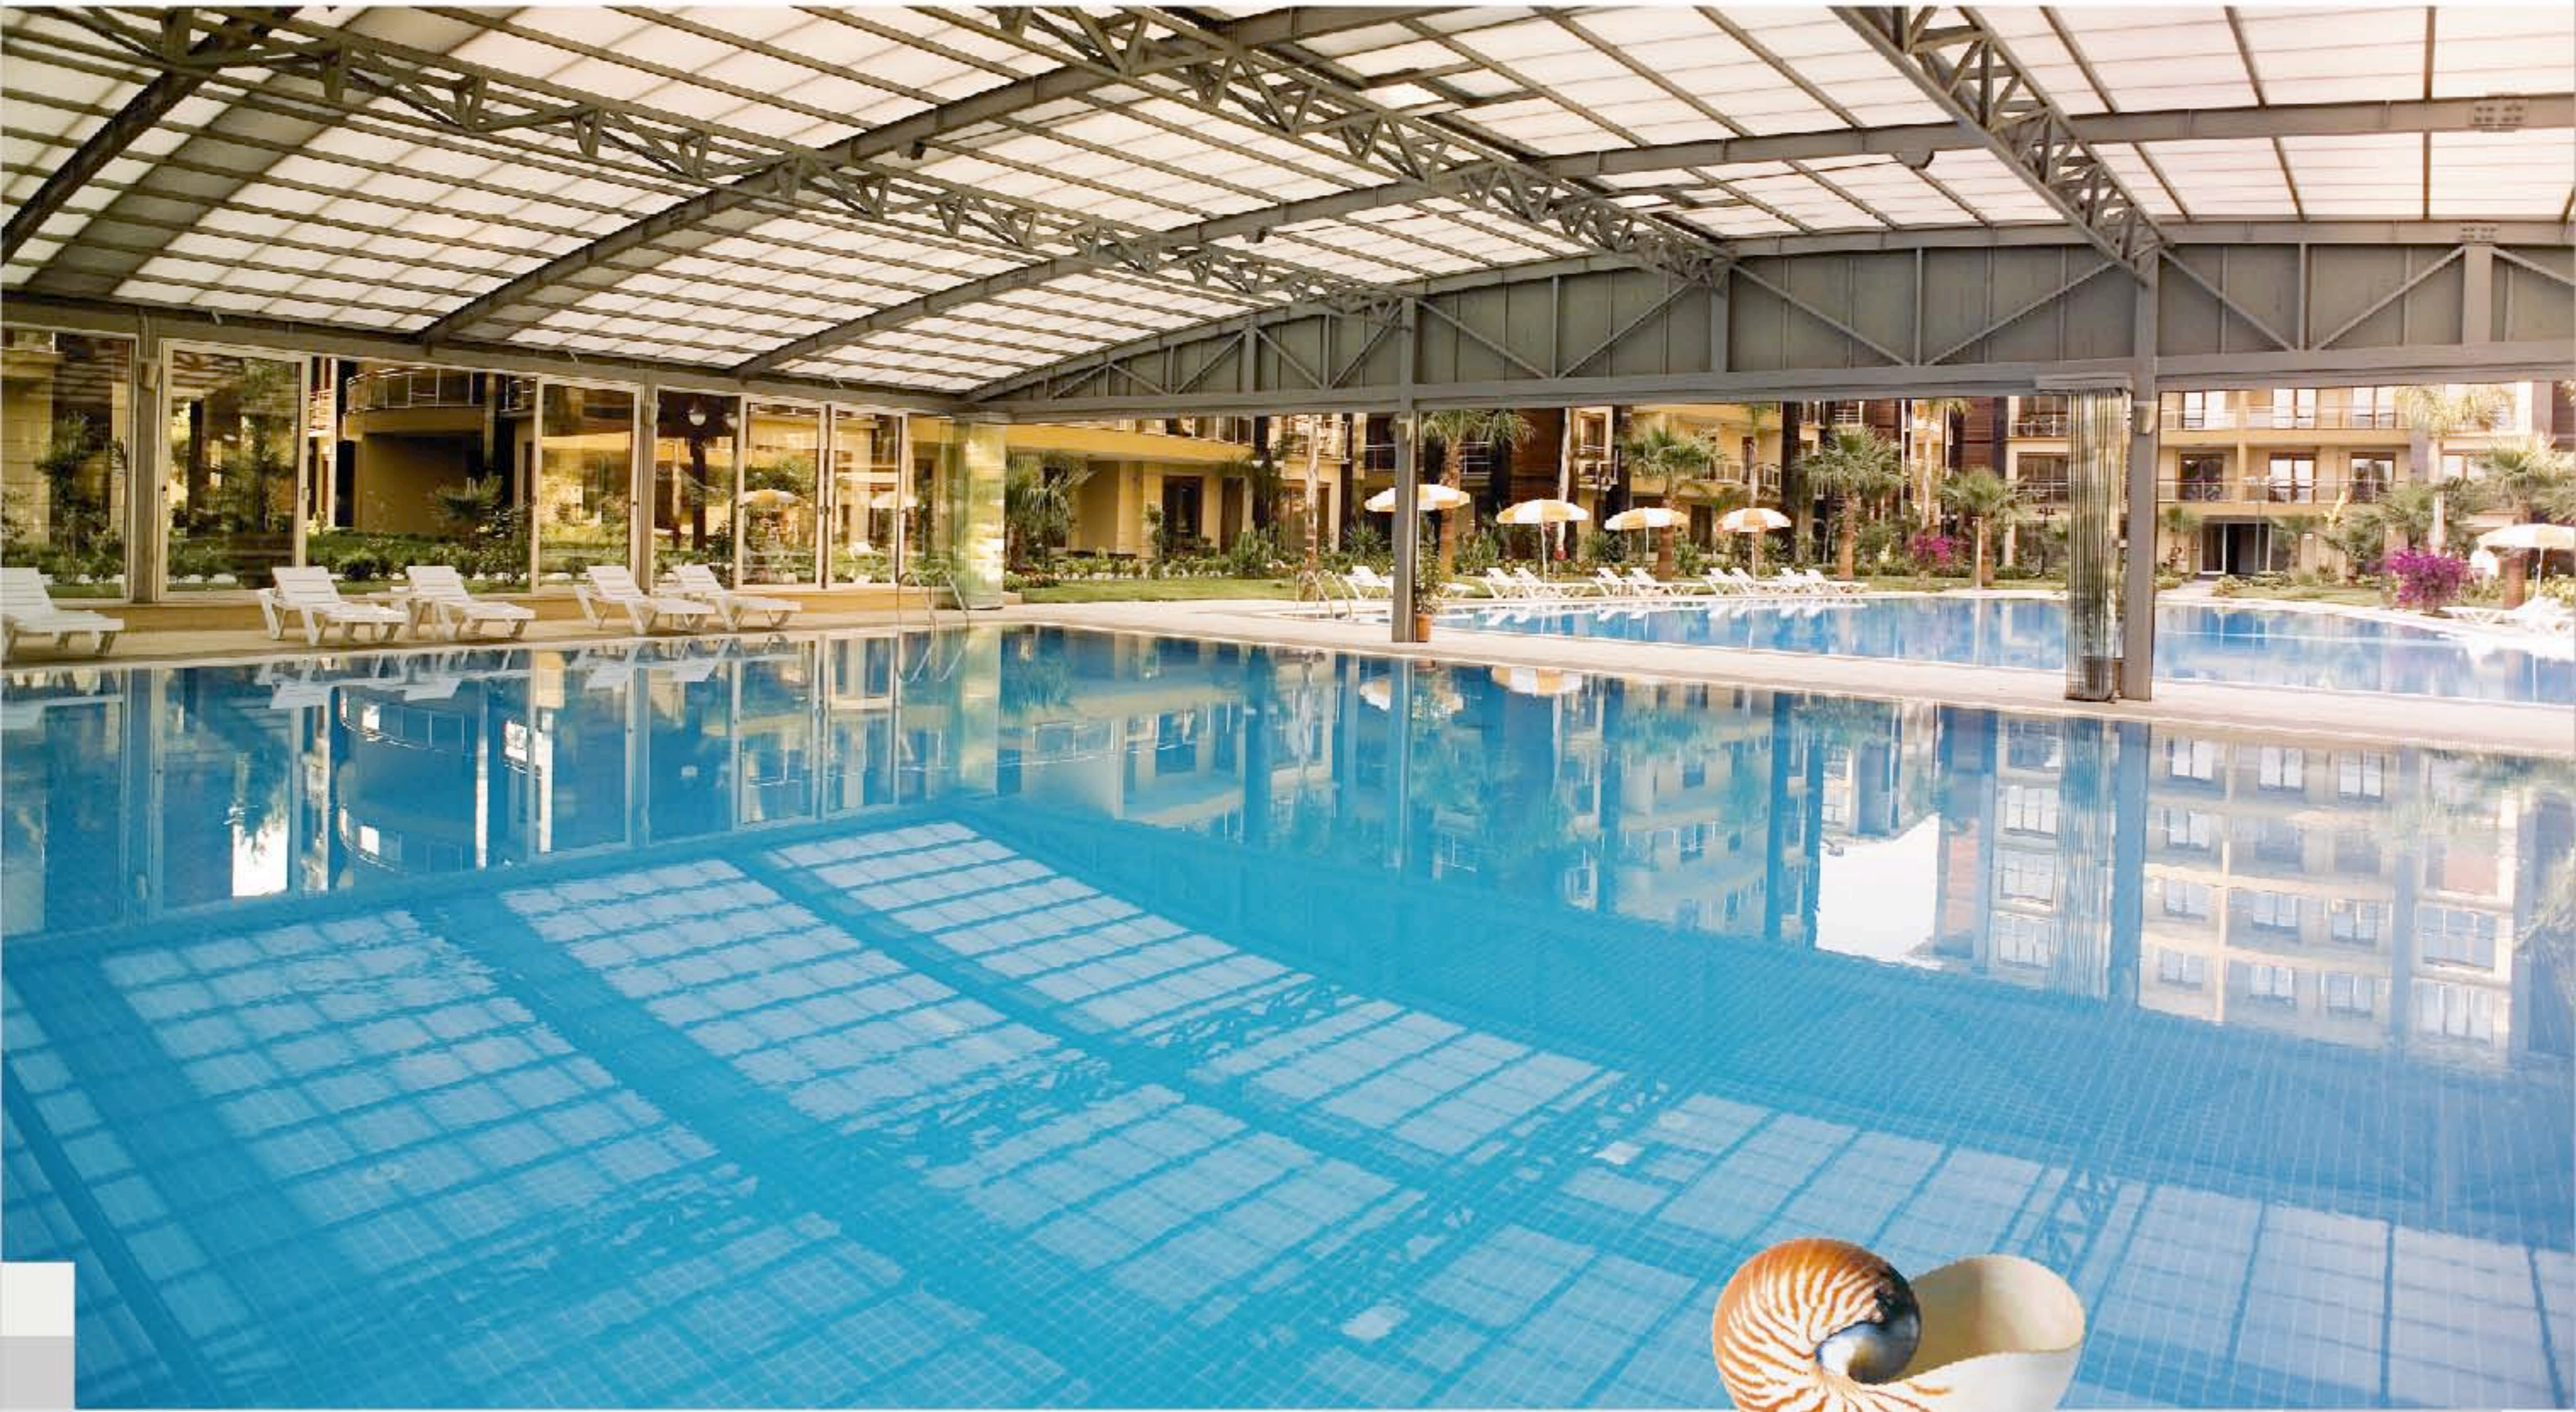

The last beachfront residence
available in Alanya!

Selçuklu Konakları Alanya

A Quality Of Life You Deserve

An Investment in Lifestyle...

Selcuklu Konaklari Alanya is an Architectural achievement in the centre of Alanya. The complex consists of 223 beachfront apartments with all modern facilities including: Recreation areas, underground parking places, indoor and outdoor swimming pools, saunas, fitness center, kids play ground, private beach and clubhouse, a cafeteria thats open all day everyday, it offers a quality of life that is unsurpassed in Alanya.

Designed for living...

Complex Features... Experience excellence

- The last beachfront residence available in Alanya!
- Alanya Centrum
- Open Swimming Pool and an Indoor Heated Swimming Pool with surrounding surface heating.
- A 450 m² private Beach area with a Beach Club House that is accessed via an underpass from the complex.
- The complex has a Social Facility which includes a Cafe, Fitness Centre, Saunas, Showers and Change Rooms.
- The Sports Ground has Tennis, Basketball and Volleyball Courts.
- A Childrens Playground, Childrens Swimming pool and Ampitheatre are also present.
- 24 hr Security including; Guards, Close Circuit Camera System and a Video Intercom entry system.
- Underground Parking for 360 cars with Elevator access to each block.
- Scenic Walk ways that circle the complex, benches to rest on and fountains are located within the complex. Three Gardeners that maintain the complex.
- Water filtration tanks and back up water supply tanks for each block
- 5 back up generators within the complex.
- Solar energy water heater for each apartment
- Daikin split air conditioners are installed in the living room and master bedroom.
- A buderas gas Boiler system for central heating and hot water on cloudy days.